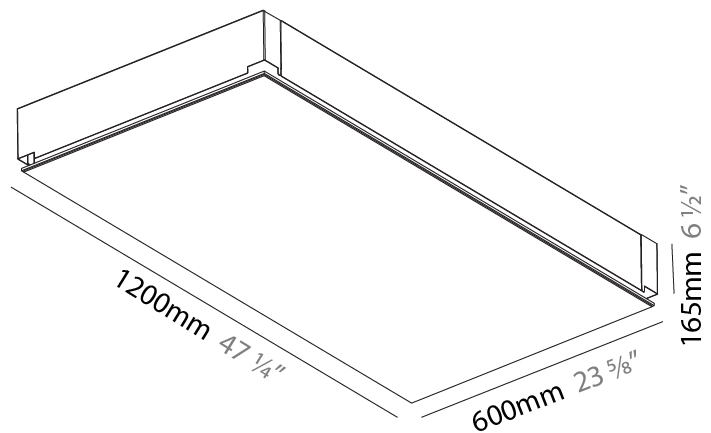

GENERAL

Series: Pi2
Subseries: Pi2 Whiteline
Brand: Prolicht
Division: Architectural
Mounting Type: Trimless
Mounting Location: Ceiling
Subcategory: Ambient

PHYSICAL

Shape: Rectangle
Length (mm): 1200
Length (in): 47 1/4
Width (mm): 600
Width (in): 23 5/8
Depth (mm): 165
Depth (in): 6 1/2
Ceiling Thickness (mm): 10 / 12.5 / 15 / 25 / 30
Ceiling Thickness (in): 3/8 or 1/2 or 9/16 or 1 or 1 3/16
Min. Recessing Depth (mm): 180
Min. Recessing Depth (in): 7 1/16
Light Distribution: Direct
Weight (kg): 22.217
Weight (lbs): 48.88
Diffuser: PMMA - Opal
Fixture Material: Extruded Aluminum / Steel
Cut-out Measurements: 1235mm / 48 5/8" x 635mm / 25"
Upon Request: Unique Sizes Unique Ceiling Thickness Unique Mounting Depth Spot Inserts

ELECTRICAL

Lamp Type: LED (Zhaga Standard)
Input Wattage (W): 110
Total Output Wattage (W): 92
Dimming: Tri-Mode (Non-Dimming and Phase Dimming (120Vac only) and 0-10V Dimming)
Driver Included: Yes
Driver Location: Integrated
Driver Type: Constant Current - Universal
Driver Class: Class 2
Input Voltage (V): 120 - 277
Constant Current (MA): 350

LED

Color Temperature (°K): 3000 / 3500 / 4000
Max. Delivered Lumen (lm): 8690 / 8830 / 9010
CRI: >80 CRI
Efficiency (%): 0.651
Lamp Life (hrs): 50000
Upon Request: RGB Tunable White Special Color Temperature CRI90

OPTICAL

RATINGS AND CERTIFICATIONS

Certified By: Certified for North American Standards
IP rating: IP20