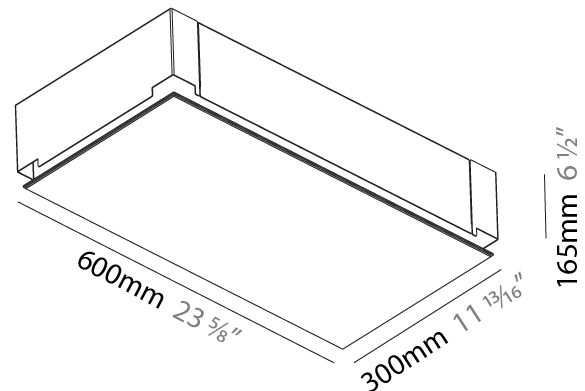

PHYSICAL

Shape: Rectangle
Length (mm): 600
Length (in): 23 5/8
Width (mm): 300
Width (in): 11 13/16
Depth (mm): 165
Depth (in): 6 1/2
Ceiling Thickness (mm): 10 / 12.5 / 15 / 25 / 30
Ceiling Thickness (in): 3/8 or 1/2 or 9/16 or 1 or 1 3/16
Min. Recessing Depth (mm): 180
Min. Recessing Depth (in): 7 1/16
Light Distribution: Direct
Weight (kg): 6.557
Weight (lbs): 14.53
Diffuser: PMMA - Opal
Fixture Material: Extruded Aluminum / Steel
Cut-out Measurements: 635mm / 25" x 335mm / 13 3/16"
Upon Request: Unique Sizes Unique Ceiling Thickness Unique Mounting Depth Spot Inserts

ELECTRICAL

Lamp Type: LED (Zhaga Standard)
Input Wattage (W): 26
Total Output Wattage (W): 23
Dimming: [Tri-Mode (Non-Dimming and Phase Dimming (120Vac only) and 0-10V Dimming)](#)
Driver Included: Yes
Driver Location: Integrated
Driver Type: Constant Current - Universal
Driver Class: Class 2
Input Voltage (V): 120 - 277
Constant Current (MA): 350

LED

[Color Temperature (*K): 3000 / 3500 / 4000](#)
Max. Delivered Lumen (lm): 1940 / 1970 / 2010
CRI: >80 CRI
Efficiency (%): 0.651
Lamp Life (hrs): 50000
Upon Request: RGB-W Tunable White Special Color Temperature CRI90

OPTICAL

RATINGS AND CERTIFICATIONS

Certified By: Certified for North American Standards
IP rating: IP20

PROJECT
TYPE
SPECIFIER
QUANTITY
DATE