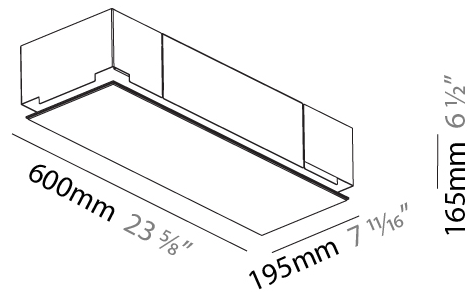

GENERAL

Series: Pi2
Subseries: Pi2 Whiteline
Brand: Prolicht
Division: Architectural
Mounting Type: Trimless
Mounting Location: Ceiling
Subcategory: Ambient

PHYSICAL

Shape: Rectangle
Length (mm): 600
Length (in): 23 5/8
Width (mm): 195
Width (in): 7 11/16
Depth (mm): 165
Depth (in): 6 1/2
Ceiling Thickness (mm): 10 / 12.5 / 15 / 25 / 30
Ceiling Thickness (in): 3/8 or 1/2 or 9/16 or 1 or 1 3/16
Min. Recessing Depth (mm): 180
Min. Recessing Depth (in): 7 1/16
Light Distribution: Direct
Weight (kg): 4.2
Weight (lbs): 9.24
Diffuser: PMMA - Opal
Fixture Material: Extruded Aluminum / Steel
Cut-out Measurements: 635mm / 25" x 230mm / 9 1/16"
Upon Request: Unique Sizes Unique Ceiling Thickness Unique Mounting Depth Spot Inserts

ELECTRICAL

Lamp Type: LED (Zhaga Standard)
Total Output Wattage (W): 19.1
Dimming: [Tri-Mode (Non-Dimming and Phase Dimming (120Vac only) and 0-10V Dimming)](#)
Driver Included: Yes
Driver Location: Integrated
Driver Type: Constant Current - Universal
Driver Class: Class 2
Input Voltage (V): 120 - 277
Constant Current (MA): 500

LED

Color Temperature (°K): [3000 / 3500 / 4000](#)
Max. Delivered Lumen (lm): 1430 / 1538 / 1570
CRI: >80 CRI
Efficiency (%): 58.2
Lamp Life (hrs): 50000
Upon Request: RGB-W Tunable White Special Color Temperature CRI90

OPTICAL

RATINGS AND CERTIFICATIONS

Certified By: Certified for North American Standards
IP rating: IP20